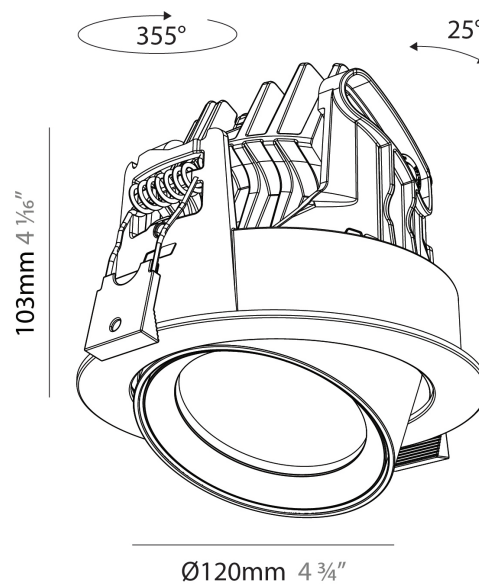

Series: Centriq
Subseries: Centriq Round Adjustable
Brand: Prolicht
Division: Architectural
Mounting Type: Recessed
Mounting Location: Ceiling
Subcategory: Spots

PHYSICAL

Shape: Cylinder
Diameter (mm): 120
Diameter (in): 4 ¾
Height (mm): 105
Height (in): 4 1/8
Min. Recessing Depth (mm): 120
Min. Recessing Depth (in): 4 ¾
Light Distribution: Adjustable / Direct
Weight (kg): 0.649
Diffuser: Lens Pack - No Lens / Opal / Linear Spread Lens / Honeycomb / Spread Lens
Fixture Finish: SSR / BKV / CWI / CRY / HAB / LAG / UFT / ITA / RUA / RUR / MIC / FTG / MYG / TWT / LOD / PUS / FRO / FUP / KIA / POP / BLS / SPG / MEY / GOH / GUM / CHC / COM / ABZ / JAG / OBR / MOS / ROR
Fixture Material: Aluminum
Cut-out Measurements: Dia. 112mm / 4 7/16"

ELECTRICAL

Lamp Type: LED (Zhaga Standard)
Input Wattage (W): 27.3
Total Output Wattage (W): 24.5
Dimming: Tri-Mode (Non-Dimming and Phase Dimming (120Vac only) and 0-10V Dimming)
Driver Included: Yes
Driver Location: Recessed Housing
Driver Type: Constant Current - Universal
Driver Class: Class 2
Input Voltage (V): 120 - 277
Constant Current (MA): 700

LED

Color Temperature (*K): 2700 / 3000 / 3500 / 4000
Max. Delivered Lumen (lm): 2348 / 2444 / 2549 / 2669
Nominal Lumen (lm): 2788 / 2903 / 3027 / 3170
CRI: >90 CRI
Lamp Life (hrs): 50000

OPTICAL

Reflector°: 20 / 32 / 54
Adjustability: Rotational 350°; Tilt 90°

RATINGS AND CERTIFICATIONS

Certified By: Certified for North American Standards
IP rating: IP20