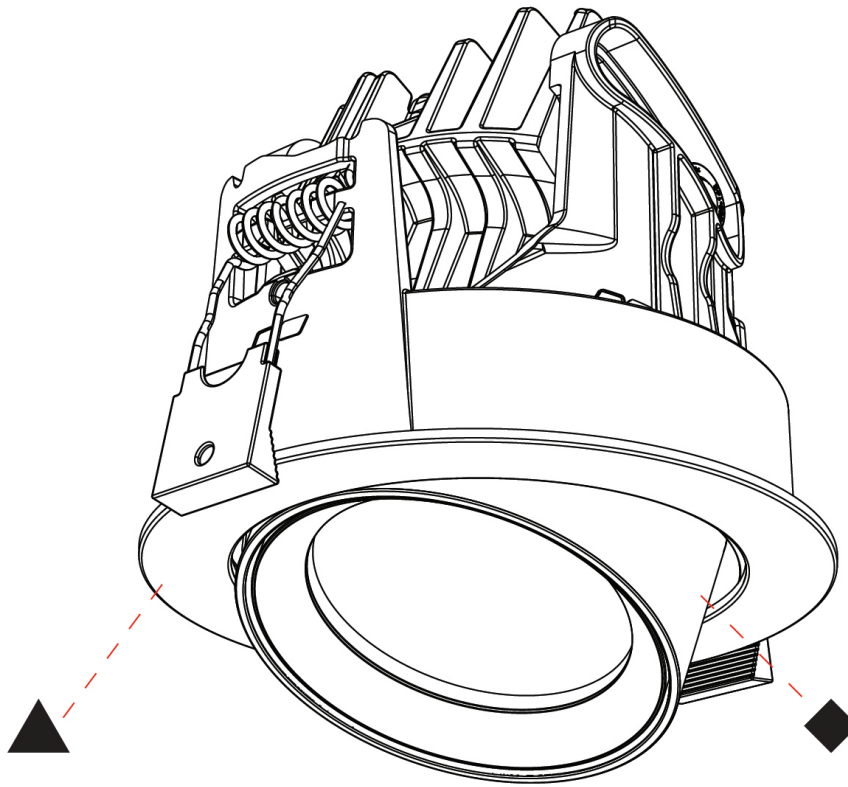

CENTRIQ ROUND ADJUSTABLE RECESSED

A35975-

PROJECT _____

TYPE _____

SPECIFIER _____

QUANTITY _____

DATE _____

A